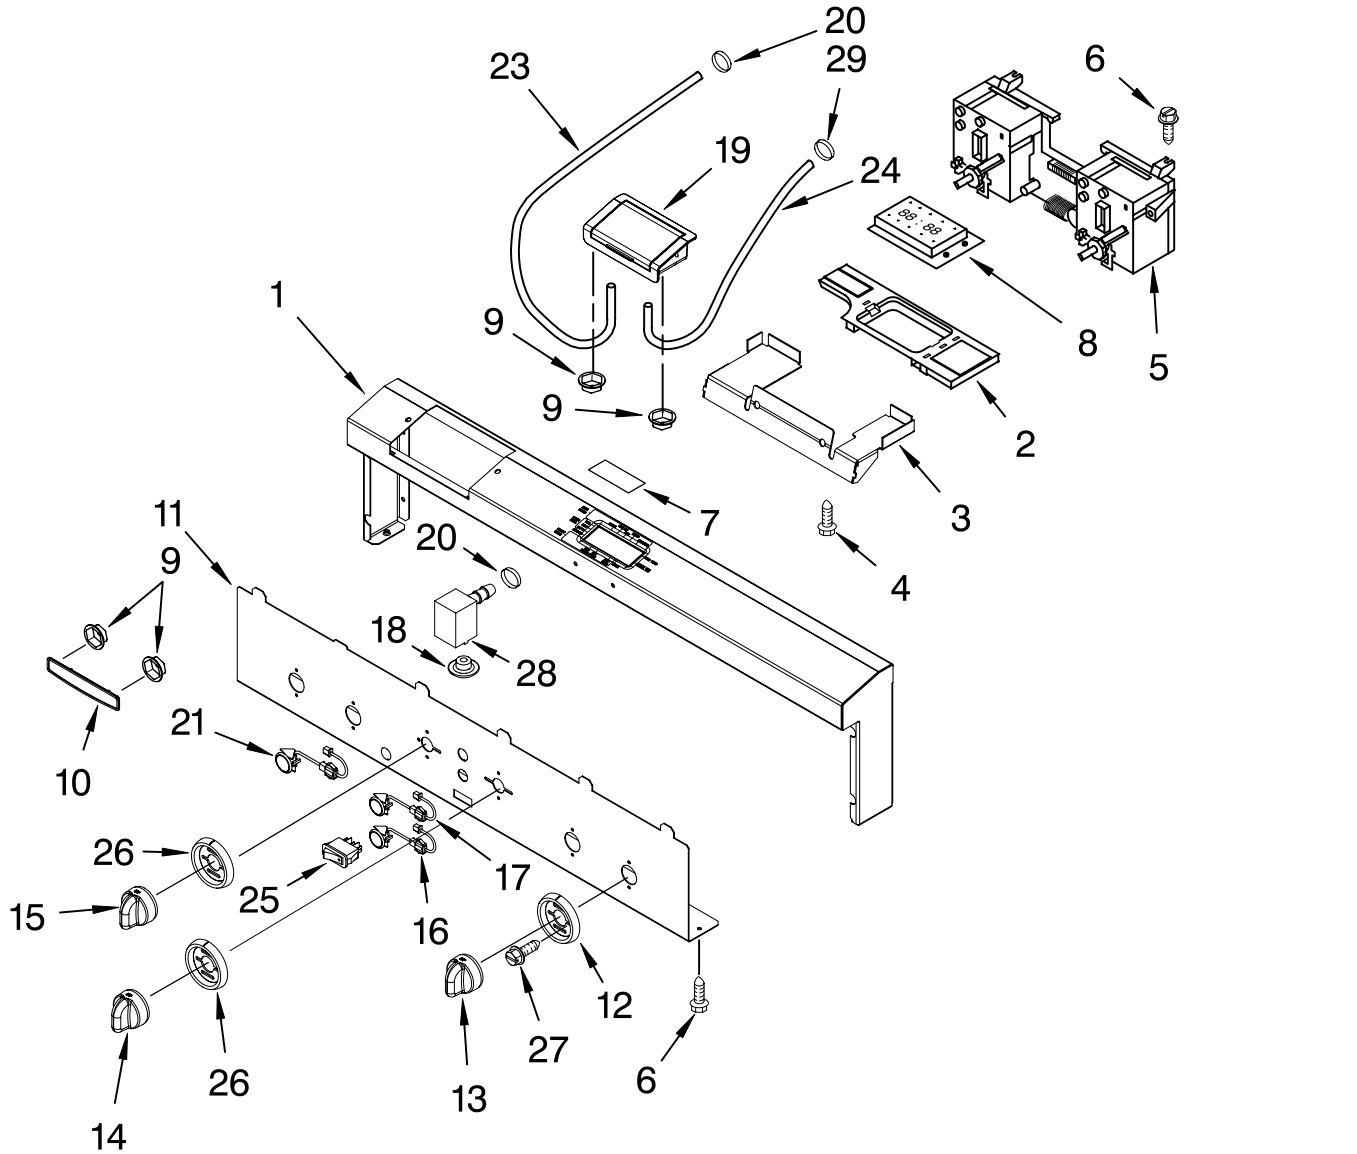

FOR ORDERING INFORMATION REFER TO PARTS PRICE LIST

INTERNAL OVEN PARTS

For Model: KDRP707RSS00
(Stainless Steel)

Illus. No.	Part No.	DESCRIPTION
2	4456103	Element, Broil
3	4457277	Grill, Broiler
4	4457276	Pan, Broiler
5	3181534	Rack, Roasting
6	4452807	Rack, Oven
7	4452155	Element, Hidden Bake

Illus. No.	Part No.	DESCRIPTION
9	4451583	Motor, Convection
10	4452226	Blade, Fan
11	4448418	Cover, Fan
12	4452227	Nut
13	9762242	Element, Convection

Illus. No.	Part No.	DESCRIPTION
14	4455037	Tray, Hidden Bake
15	4450039	Cover, Access
16	4449154	Screw, 8-32 x .440
17	4449809	Screw, 8-18 x 3/8

FOR ORDERING INFORMATION REFER TO PARTS PRICE LIST

CONTROL PANEL PARTS

For Model: KDRP707RSS00
(Stainless Steel)

Illus. No.	Part No.	DESCRIPTION	Illus. No.	Part No.	DESCRIPTION	Illus. No.	Part No.	DESCRIPTION
1	9758959	Panel, Control (Inc.Nuts,Clamps)	11	9758967	Face, Control Panel	20	9761146	Clamp
2	4453000	Bracket, Display	12	4455192	Bezel, Knob	21	4457218	Switch, Cancel (Drain Pump)
3	9758961	Bracket, Display Mounting	13	4454970	Knob, Control	23	9761149	Hose(Red)W/Clamps (Inlet to Resv'r)
4	3196537	Screw, 8-18 x 3/8	14	4455115	Knob, Temp/Time	24	9761151	Hose(Clear)W/Clmps (Inlet to Valve)
5	9761103	Control, Zodiac	15	9758966	Knob, Selector	25	4452842	Switch, Oven Light
6	3196184	Screw, 6-19 x 1	16	4457218	Switch, Cancel Jumper	26	4457152	Bezel, Temp Knob
7	4455806	Glass, Control Panel	17	4452997	Switch, Enter	27	4159450	Screw
8	9758960	Module, Display	18	9758974	Button, Drain	28	9762136	Fitting, Drain (Includes Clamp)
9	2004333	Palnut	19	9761600	Water, Inlet (Inc.Nuts,Clamps)	29	9762671	Clamp
10	2005292	Nameplate						